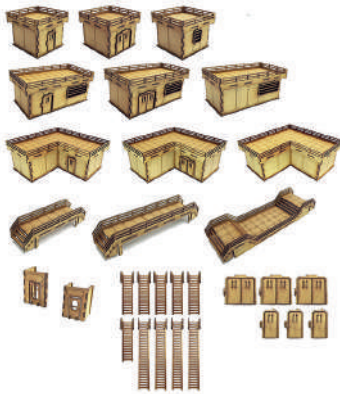

RED-28S-20 - Searchlights

2 x Searchlights for your Sci-Fi compounds. Each measures 40mm high and comes on a 35x30mm base, with a white perspex hexagon for your light. .

£6.00

RED-28S-21 - External Vents (x10)

10 x External vents for adding details to your Sci-Fi buildings. Each vent measures 30x20mm.

£4.00

RED-28S-BUN - Sci-Fi Bundle

Sci-Fi buildings bundle, containing one each of codes 28S-01 to 28S-15, so: 3 x Small buildings, 3 x Medium buildings, 3 x Large buildings, 3 x Walkways, 10 x Ladders, 2 x Internal doors and 6 x Doors.

£85.00

RED-WAG-01 - 2-wheel wagons (x2)

2 x 2-wheeled wagons suitable for the mid-late 19th Century. Horses are sold separately.

£5.00

28mm

28mm