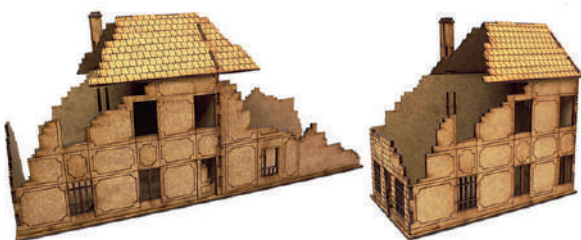

RED-20W2-02 - Ruined Cafes

2 cafe buildings suitable for WWII. Buildings measure (from left): 140x80x140 / 275x80x140.

£15.00