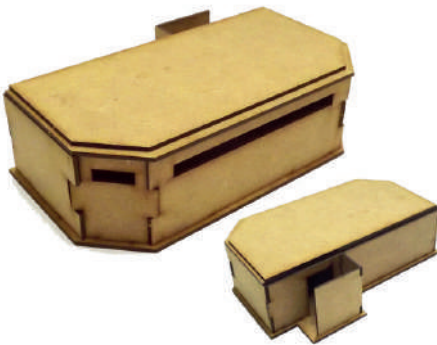

RED-28W2-04 - Large bunker

Large bunker suitable for WWII games. Building measures: 180x120x55.

£5.00

RED-28W2-05 - Ammo Limber

Horse drawn ammunition limber for WWII, measuring approx 75x40x30mm.

£2.00

28mm

28mm