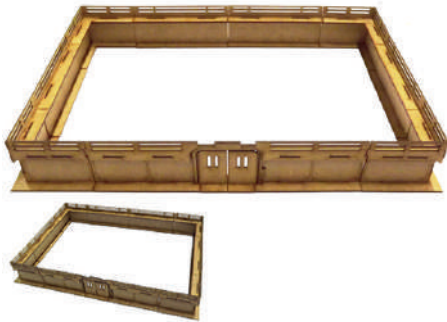

£4.00

28mm

28mm

RED-28S-16 - Guard tower

Guard tower suitable for Sci-Fi games, with removable roof and internal floors. Building measures 75x75x225mm.

£13.00

RED-28S-17 - Compound

Compound for Sci-Fi games: 4 corners, 2 sides, 2 rear sections and 1 front section with gates. Overall measurements 460x320mmx65mm high walls.