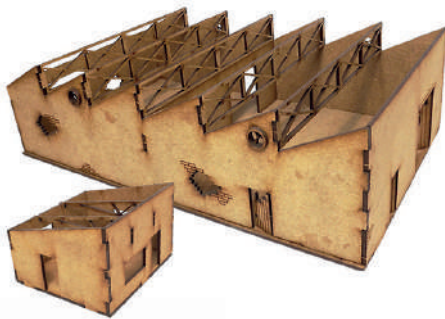

RED-20W2-04 - Ruined factory

Ruined factory building with separate office. Buildings measure: 250x150x70 / 80x70x50.

£10.00