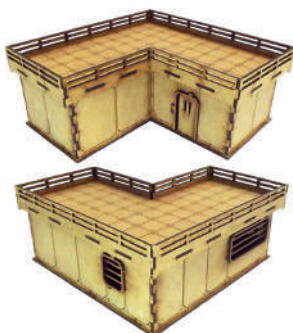

RED-28S-07 - Large Sci-Fi building A

Large building suitable for Sci-Fi games, with a single door and removable roof. Building measures approx. 160x160x70mm.

£10.00