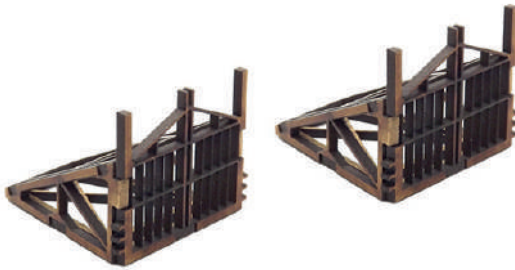

A pair of Belgian Gates, measuring 40x45x32mm.

£3.00

15mm

15mm

RED-20BR-01 - Coal Mine Engine House and Winding Gear

Found across Britain in 19th/20th C. The house contained a steam engine for hoisting mined materials or pumping water out of the mine. House measures 80x55x110mm, winding gear measures 175x60x190mm.