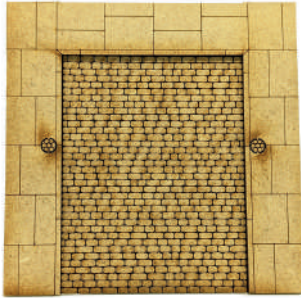

£4.00

RED-28BR-11 - Crossroad Street

A cobbled crossroads street with separate pavement sections, measuring 120x120mm. Manhole covers can be removed and replaced with our lampposts instead.

£4.00

28mm

28mm