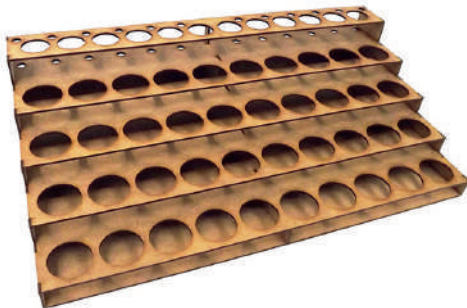

RED-28W2-05 - Ammo Limber

Horse drawn ammunition limber for WWII, measuring approx 75x40x30mm.

£2.00

28mm

28mm

RED-28W2-06 - Belgian Gates (x2)

*A pair of Belgian Gates, measuring
72x80x57mm.*

£5.00

28mm

28mm

RED-RAC-01 - Paint Rack (Small)

Contains 1 paint rack, measuring approximately 400x210x140mm. Comes with 66 x 25mm holes, to suit Vallejo or Army Painter dropper bottles.

£12.00

RED-RAC-02 - Paint Rack (Large)

Contains 1 paint rack, measuring approximately 410x230x110mm. Comes with 40 x 35mm holes, to suit Citadel or similar sized bottles, plus 12 x 25mm holes to suit Vallejo or Army Painter dropper bottles.