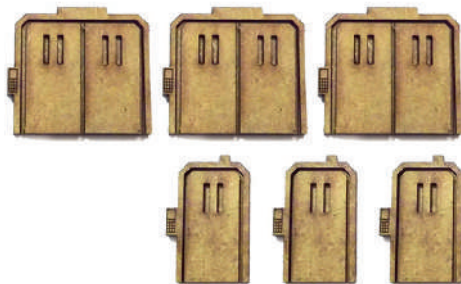

RED-28S-15 - Doors

Extra doors which can be attached to our Sci-Fi buildings, contains 3 singles and 3 doubles. Single doors measure approx. 40x25mm and double doors measure approx. 40x25mm.

£4.00

28mm

28mm