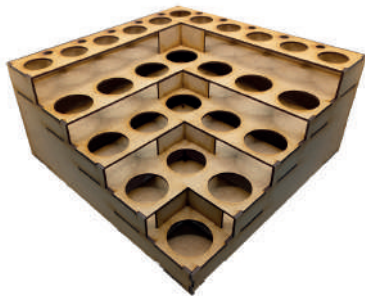

£15.00

RED-RAC-04 - Portable Rack (Small)

Contains 1 paint rack, measuring approximately 420x190x220mm. Comes with 99 x 25mm holes, to suit Vallejo or Army Painter dropper bottles.

£14.00

RED-RAC-05 - Portable Rack (Large)

Contains 1 paint rack, measuring approximately 420x190x220mm. Comes with 64 x 35mm holes, to suit Citadel or similar sized pots.

£14.00

RED-RAC-06 - Corner Rack (Small)

Contains 1 paint rack, measuring approximately 215x215x140mm. Comes with 36 x 25mm holes, to suit Vallejo or Army Painter dropper bottles.

£6.00

RED-RAC-07 - Corner Rack (Large)

Contains 1 paint rack, measuring approximately 230x230x110mm. Comes with 16 x large holes, to suit Citadel or similar sized bottles, plus 11 x 25mm holes to suit Vallejo or Army Painter dropper bottles.