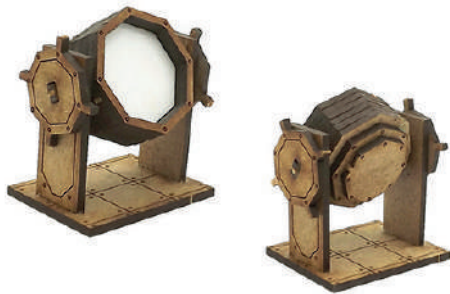

RED-28S-20 - Searchlights

2 x Searchlights for your Sci-Fi compounds. Each measures 40mm high and comes on a 35x30mm base, with a white perspex hexagon for your light. .

£6.00

RED-28S-21 - External Vents (x10)

10 x External vents for adding details to your Sci-Fi buildings. Each vent measures 30x20mm.

£4.00