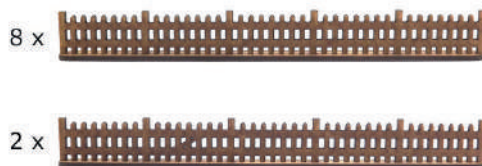

RED-20FNC-04 - Picket fencing

160mm lengths x 10, 19mm high (including base).