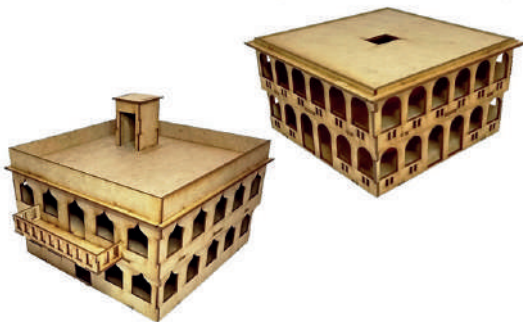

£4.00

20mm

20mm

RED-28A-01 - African Buildings, Set A

4 buildings suitable for Africa, Afghanistan or the Middle East. Buildings measure (clockwise from top right): 160x80x50mm / 240x190x95mm / 160x160x95mm / 160x160x50mm.

£28.00

RED-28A-02 - African Buildings, Set B

2 buildings suitable for Africa, Afghanistan or the Middle East. Buildings measure: 180x180x110mm (left) and 180x180x100mm (right).

£25.00

RED-28A-03 - African Market Stalls