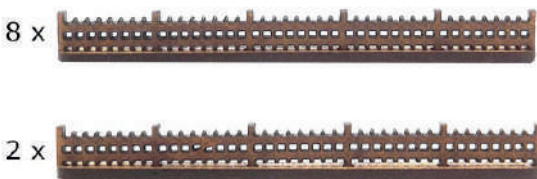

70mm lengths x 10, 8mm high (including base).

£3.00

RED-6FNC-03 - Snakerail fencing

50mm lengths x 10, 7mm high.

£3.00

RED-6FNC-04 - Picket fencing

70mm lengths x 10, 8mm high (including base).

£3.00