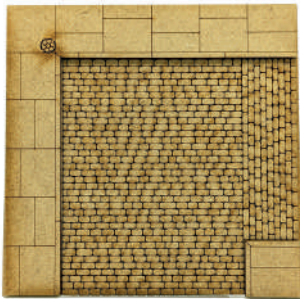

£7.00

28mm

28mm

RED-28BR-08 - Straight Street

A straight cobbled street with separate pavement sections, measuring 120x120mm. Manhole covers can be removed and replaced with our lampposts instead.

£4.00

RED-28BR-09 - Corner Street