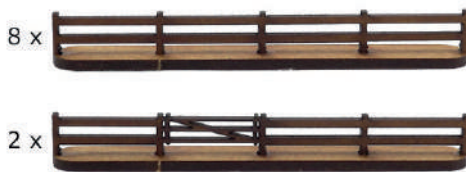

£10.00

RED-10S-BUN - City Bundle

Pack contains 8 buildings (3 intact, 5 ruined) for 10mm Sci-Fi games.

£55.00

RED-10W2-01 - Belgian Gates (x2)

A pair of Belgian Gates, measuring 28x30x22mm.

£2.00

RED-10FNC-01 - Regular fencing

80mm lengths x 10, 11mm high (including base).

£3.00

RED-10FNC-02 - Irregular fencing

80mm lengths x 10, 11mm high (including base).

£3.00

RED-10FNC-03 - Snakerail fencing

80mm lengths x 10, 9mm high.

10 x Lengths