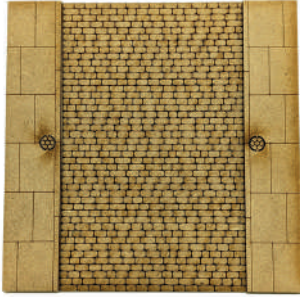

£7.00

28mm

28mm

RED-28BR-08 - Straight Street

A straight cobbled street with separate pavement sections, measuring 120x120mm. Manhole covers can be removed and replaced with our lampposts instead.

£4.00

RED-28BR-09 - Corner Street