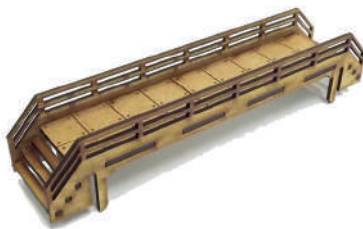

£10.00

RED-28S-10 - Small walkway

Small walkway suitable for Sci-Fi games, measures approx. 130x40mm.

£3.00

RED-28S-11 - Medium walkway

Medium walkway suitable for Sci-Fi games, measures approx. 180x40mm.

£4.00