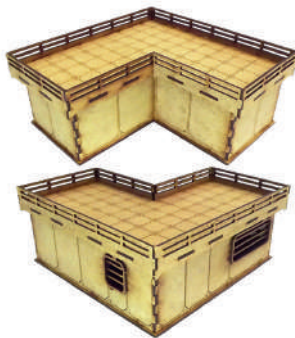

RED-28S-09 - Large Sci-Fi building C

Large building suitable for Sci-Fi games, with a removable roof. Building measures approx. 160x160x70mm.

£10.00