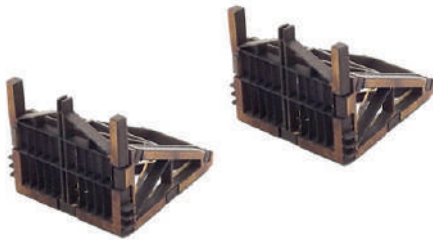

£10.00

RED-10S-BUN - City Bundle

Pack contains 8 buildings (3 intact, 5 ruined) for 10mm Sci-Fi games.

£55.00

RED-10W2-01 - Belgian Gates (x2)

A pair of Belgian Gates, measuring 28x30x22mm.

£2.00

RED-10FNC-01 - Regular fencing