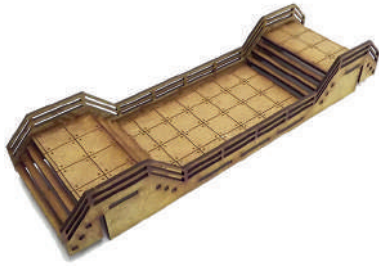

£10.00

RED-28S-10 - Small walkway

Small walkway suitable for Sci-Fi games, measures approx. 130x40mm.

£3.00

RED-28S-11 - Medium walkway

Medium walkway suitable for Sci-Fi games, measures approx. 180x40mm.

£4.00

28mm

28mm

RED-28S-12 - Large walkway

Large walkway suitable for Sci-Fi games, measures approx. 230x70mm.

£5.00

RED-28S-13 - Ladders

Ladders which can be attached to our Sci-Fi buildings, contains 6 short and 4 long. Short ladders are approx. 70x25mm and long ladders are 125x25mm.