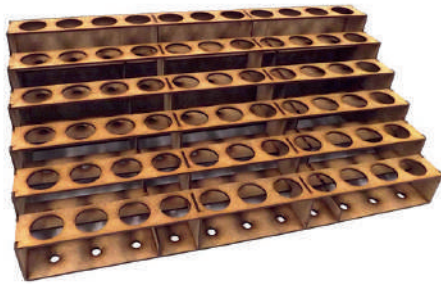

RED-RAC-01 - Paint Rack (Small)

Contains 1 paint rack, measuring approximately 400x210x140mm. Comes with 66 x 25mm holes, to suit Vallejo or Army Painter dropper bottles.

£12.00