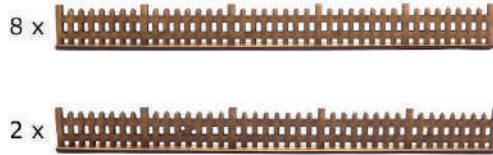

£12.00

RED-28FNC-01 - Regular fencing

240mm lengths x 10, 24mm high (including base).

£6.00

RED-28FNC-02 - Irregular fencing

240mm lengths x 10, 24mm high (including base).

£6.00

RED-28FNC-03 - Snakerail fencing

185mm lengths x 10, 23mm high.

£6.00

28mm

28mm

RED-28FNC-04 - Picket fencing

240mm lengths x 10, 24mm high (including base).

£6.00

RED-GEN-01 - Crates

28mm Crates x 9, sizes vary from 23x12x10mm (small) to 50x22x20 (large).

£5.00

RED-GEN-02 - Walls

28mm Walls, contains: 2 regular straights, 2 broken straights, 4 corners and 2 straights with gates. Straight sections are 120mm long, corners are 65mm in each direction, with the wall being 30mm high.