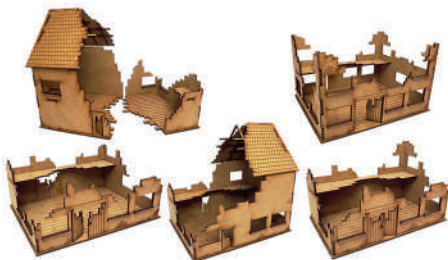

RED-20W2-01 - Ruined buildings

5 buildings suitable for WWII. Buildings measure (from top left): 125x105x155 / 155x125x90 / 155x125x70 / 155x125x155 / 155x95x90.

£35.00