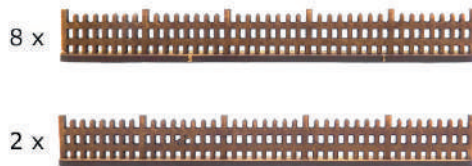

RED-15FNC-01 - Regular fencing

120mm lengths x 10, 14mm high (including base).

£4.00

RED-15FNC-02 - Irregular fencing

120mm lengths x 10, 14mm high (including base).

£4.00

RED-15FNC-03 - Snakerail fencing

85mm lengths x 10, 13mm high.

£4.00

RED-15FNC-04 - Picket fencing

120mm lengths x 10, 14mm high (including base).

£4.00

15mm

15mm

RED-15M-01 - Escomb Church

Escomb Church is one of the oldest Anglo-Saxon churches in England and one of only three complete Anglo-Saxon churches still standing. Dimensions: 160x80x100mm.